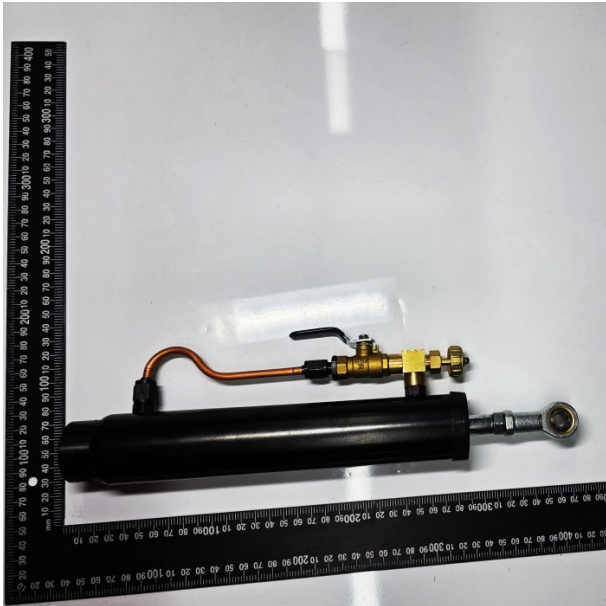

Product Brochure For 1BD0082

---

## HYDRAULIC CYLINDER - #82

Suits: BS-7 (B007)

Distance between legs:

1BD0082

---

### Description

- Top eye I.D.=10mm
- Bottom eye I.D.=12mm