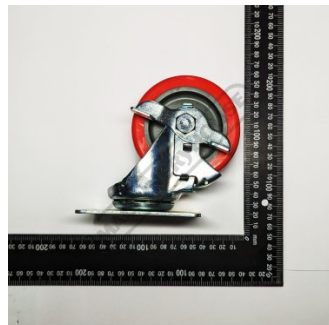

Product Brochure For 1PK0001

CASTER WHEEL - #1

(INDIVIDUAL)

Suits: LT-360 (J051) + other models

Please Call

Description

Individual Caster wheel replacement for the LT-360 and LT-227 Lifting Trolleys.

Specific Features

Top View

Brake View