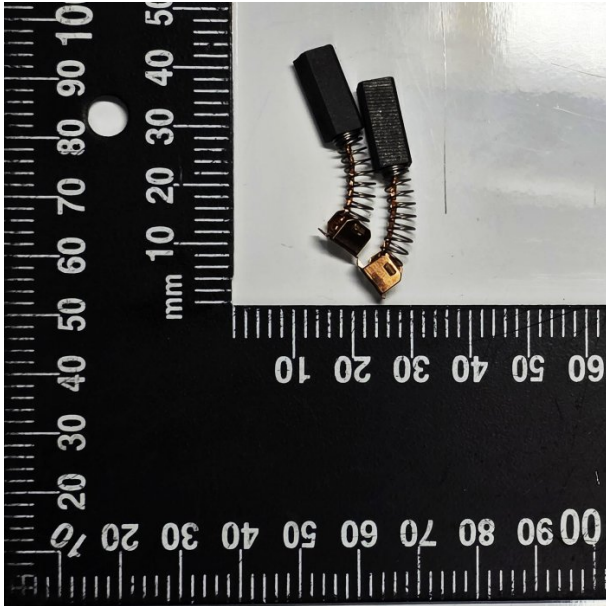

Product Brochure For 2BB0001A

MOTOR BRUSH SET - #

6MM X 6MM X 15MM LONG

Suits: BS-5V (B004)

Please Call

| | |
|-------------------------------|----------|
| ORDER CODE: | 2BB0001A |
| MODEL: | ~ |
| Throat Capacity (mm): | ~ |
| Height Capacity (mm): | ~ |
| Table Size (mm): | ~ |
| Speeds (m/min): | ~ |
| Blade Length (mm): | ~ |
| Welder Capacity (mm): | ~ |
| Motor (kW / hp): | ~ |
| Voltage / Amperage (V / amp): | ~ |
| Nett Weight (kg): | ~ |

Description

H = 6MM
W = 6MM
L = 15MM