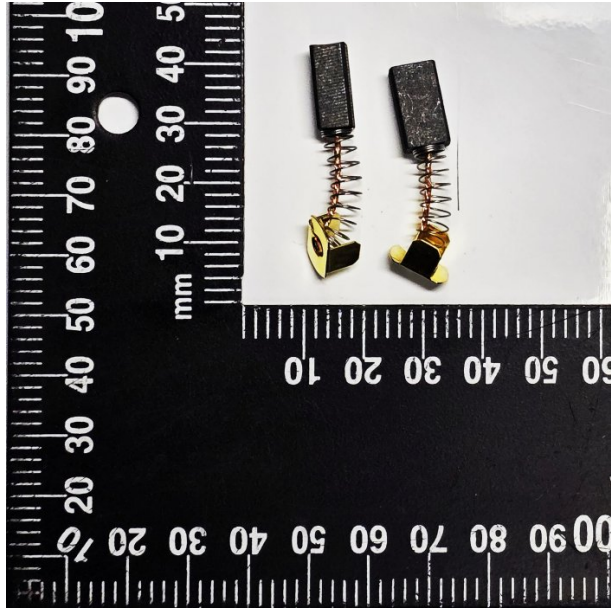

Product Brochure For 2BB0001B

MOTOR BRUSH SET -

8MM X 6MM X 15MM LONG

Suits: BS-5V (B004)

Please Call

ORDER CODE:	2BB0001B
MODEL:	~
Throat Capacity (mm):	~
Height Capacity (mm):	~
Table Size (mm):	~
Speeds (m/min):	~
Blade Length (mm):	~
Welder Capacity (mm):	~
Motor (kW / hp):	~
Voltage / Amperage (V / amp):	~
Nett Weight (kg):	~

Description

H = 8MM
W = 6MM
L = 15MM