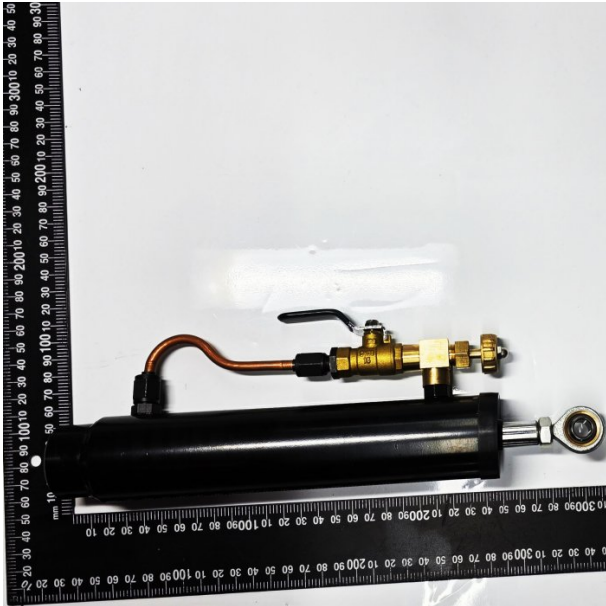

Product Brochure For 2BD0103

CYLINDER COMPLETE - #103

Suits: BS-8DS (B008)

ORDER CODE:	2BD0103
MODEL:	~
Throat Capacity (mm):	~
Height Capacity (mm):	~
Table Size (mm):	~
Speeds (m/min):	~
Blade Length (mm):	~
Welder Capacity (mm):	~
Motor (kW / hp):	~
Voltage / Amperage (V / amp):	~
Nett Weight (kg):	~