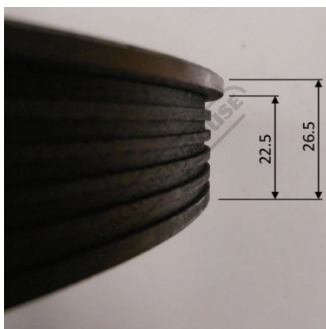

Product Brochure For 2BE0310

**IDLER WHEEL - #310**

#189017

Suits: BS-916A + other models

Please Call

Distance between legs:

2BE0310

**Specific Features**

2BE0310 WHEEL OD 300 BORE 52