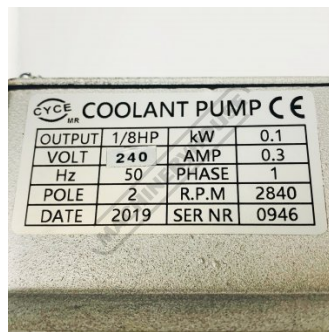

Product Brochure For 2BM0004B

COOLANT PUMP 240V 85MM LEG - #4

(SEE 2BM0004 FOR 415V)

Suits: EB-260V + other models

Ex GST
$255.00

Inc GST
$293.25

ORDER CODE:	~
MODEL:	~
Type:	~
Tank Capacity (Litre):	~
Discharge at 1 metre Lift (L/min):	~
Length (L) (mm):	~
Submerge Depth (L1) (mm):	~
4 Mount Holes (PCD) (mm):	~
Threaded Outlet (BSPT):	~
A (mm):	~
B (mm):	~
C (mm):	~
D (mm):	~
E (mm):	~
F (mm):	~
G (mm):	~
H:	~
I (mm):	~
J (mm):	~
K (mm):	~
Motor Power (hp):	~
Voltage / Amperage (V / amp):	~
Dimensions (L x W x H) (mm):	~
Nett Weight (kg):	~

Specific Features

Image 3