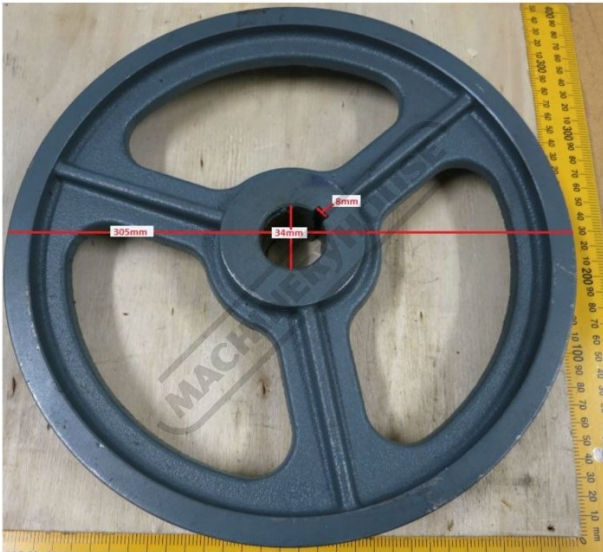

Product Brochure For 2BM0024

**WHEEL (DRIVE) - #24**

Suits: EB-260A + other models

Distance between legs:

2BM0024

**Specific Features**

2BM0024 MOTOR FLYWHEEL side view