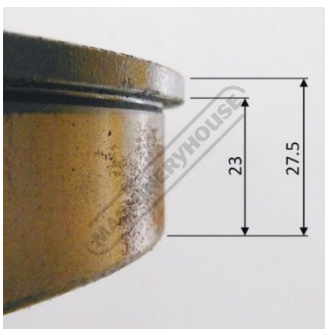

Product Brochure For 2BM0047

Wheel - Idler #47

Distance between legs:

2BM0047

DIA. OVER FLANGE - 299
DIA. OF WHEEL - 292
BORE DIA. - 52
CAST IRON
3.8kg

Specific Features

2BM0047 WHEEL OD 299 BORE 52 side view