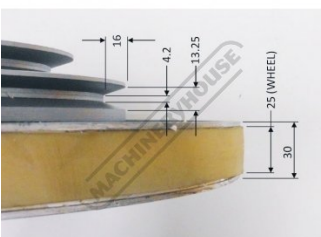

Product Brochure For 2BP1058

LOWER WHEEL OLD TYPE - #58

UPTO MID 2021

Suits: BP-355

Specific Features

2BP1058 WHEEL OD 350 BORE (BEARING) 17