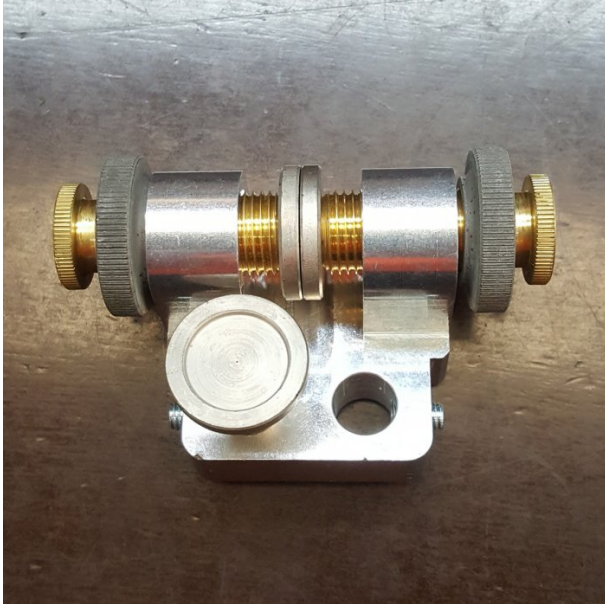

Product Brochure For 2BX0027

GUIDE BLADE ASSY - #23~27+50

Suits: BASATO 4

Please Call

Specific Features

Image 2