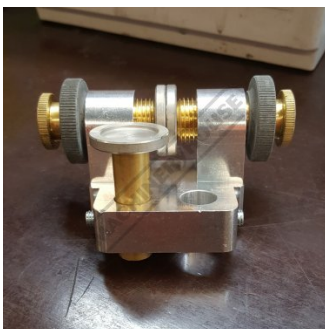

Product Brochure For 2BX0027

GUIDE BLADE ASSY - #23~27+50

Suits: BASATO 4

Please Call

Specific Features

Image 2