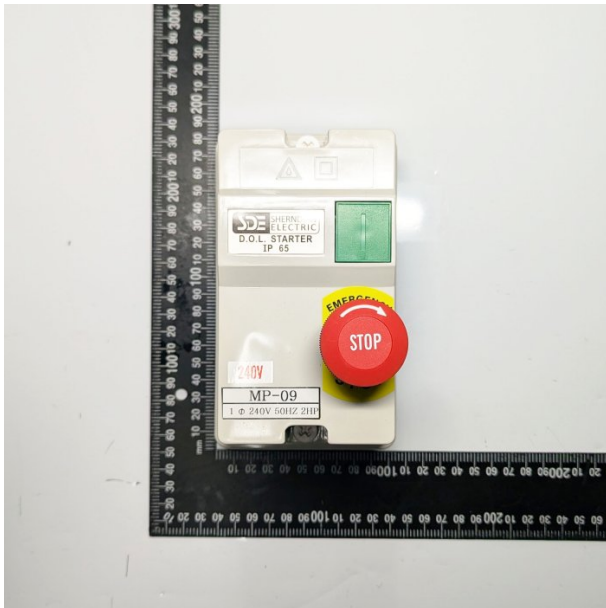

Product Brochure For 2CN0018

SWITCH ON/OFF MAGNETIC - #17

240V 12-18AMPS DOL

Suits: CD-2A (W318) + other models

ORDER CODE:

2CN0018

Specific Features

Inside View