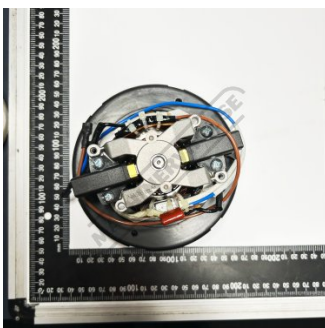

Product Brochure For 2CP0006

MOTOR 240V 800W SET 2 - #6

Suits: WE-100 (W270)

Please Call

ORDER CODE:	~
MODEL:	~
Motor Power (kW / hp):	~
Speed (rpm):	~
Shaft Diameter (mm):	~
Reversible Motor (Yes / No):	~
Fan Cooled (Yes / No):	Yes
Voltage (V):	220
Amps Required:	~
Input Power Supply Connection:	~

Description

Motor replacement to suit Fume Extractor WE-100 (W270)

Specific Features

2CP0006B