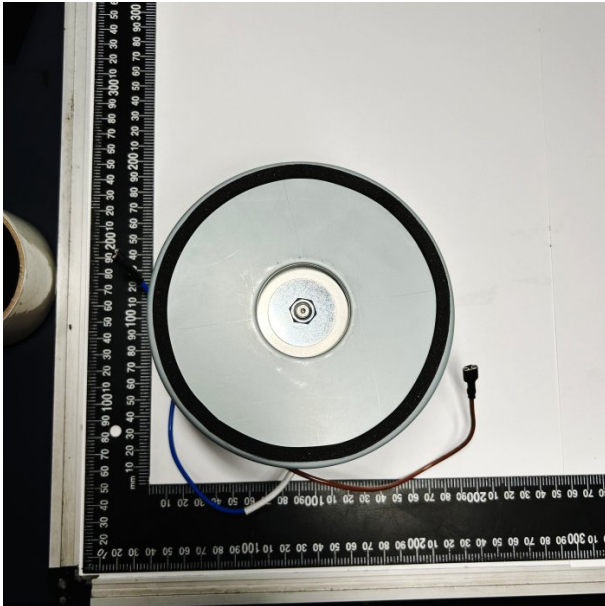

Product Brochure For 2CP0006

MOTOR 240V 800W SET 2 - #6

Suits: WE-100 (W270)

Please Call

ORDER CODE:	~
MODEL:	~
Motor Power (kW / hp):	~
Speed (rpm):	~
Shaft Diameter (mm):	~
Reversible Motor (Yes / No):	~
Fan Cooled (Yes / No):	Yes
Voltage (V):	220
Amps Required:	~
Input Power Supply Connection:	~

Description

Motor replacement to suit Fume Extractor WE-100 (W270)

Specific Features

2CP0006B