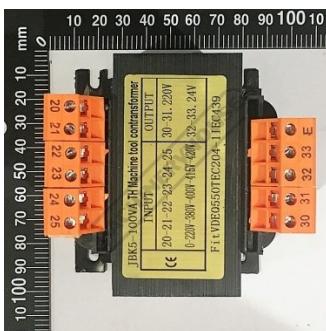

Product Brochure For 2DV1000

TRANSFORMER 415-24 100VA - #

Suits: GHD-38B (D1325)

ORDER CODE: 2DV1000

Size: ~

Specific Features

Top View