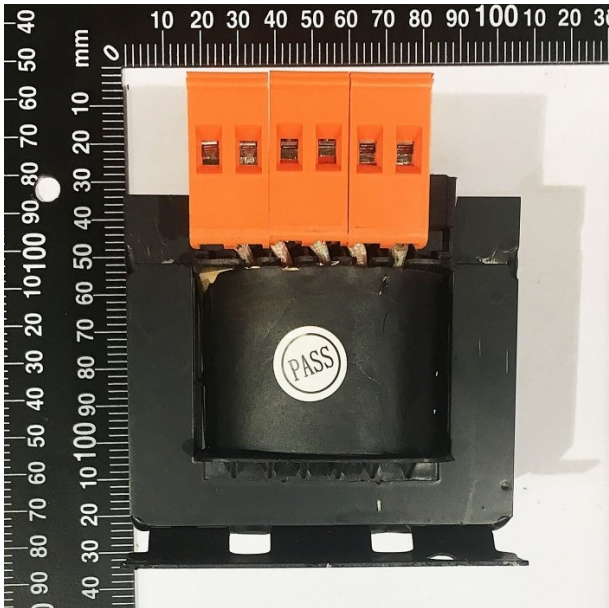

Product Brochure For 2DV1000

TRANSFORMER 415-24 100VA - #

Suits: GHD-38B (D1325)

ORDER CODE: 2DV1000

Size: ~

Specific Features

Top View