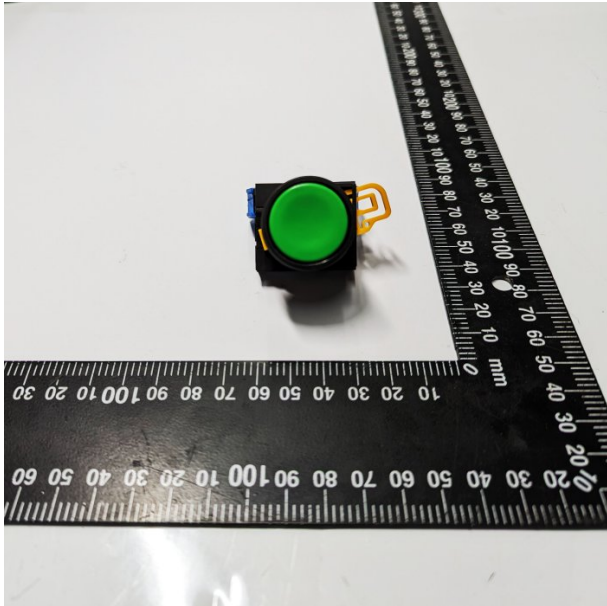

Product Brochure For 2DV9008

START SWITCH PUSH BUTTON -

Suits: GHD-38A + other models

ORDER CODE: _____

Specific Features

Side View