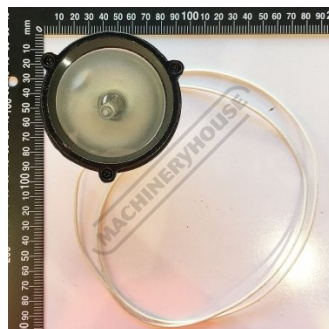

Product Brochure For 2DV9999

**WORKING LAMP 24V 35W - #**

Suits: GHD-38A

Please Call

ORDER CODE:

2DV9999

**Specific Features**

Rear View

Front View