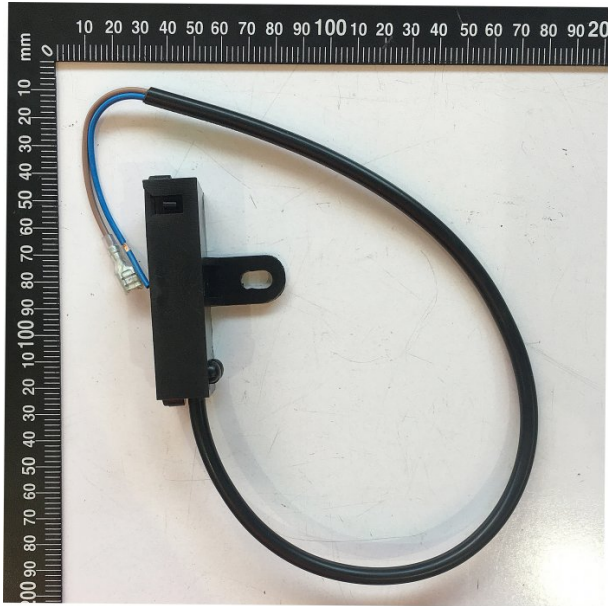

Product Brochure For 2DY050

MICRO SWITCH INCLUDING BOX - #50

Suits: PD-325 + other models

Please Call

Specific Features

Side View