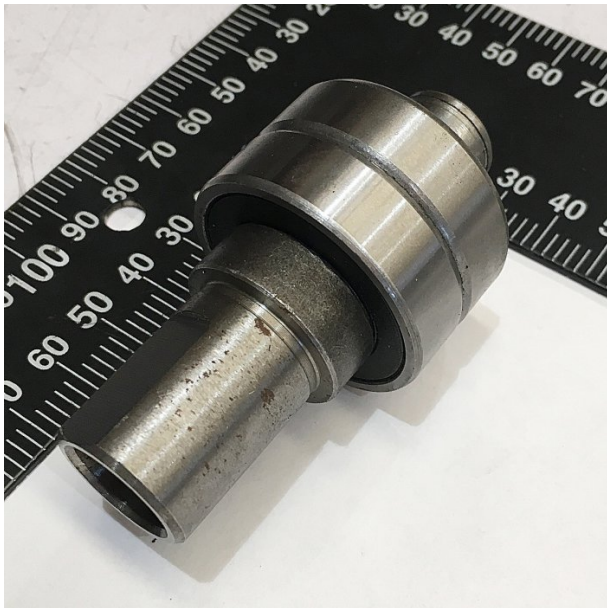

Product Brochure For 2DY063

KEYWAY SPINDLE UNIT - #63~65

Suits: BD-325 + other models

Ex GST
\$24.00

Inc GST
\$27.60

Specific Features

Side View

Top View