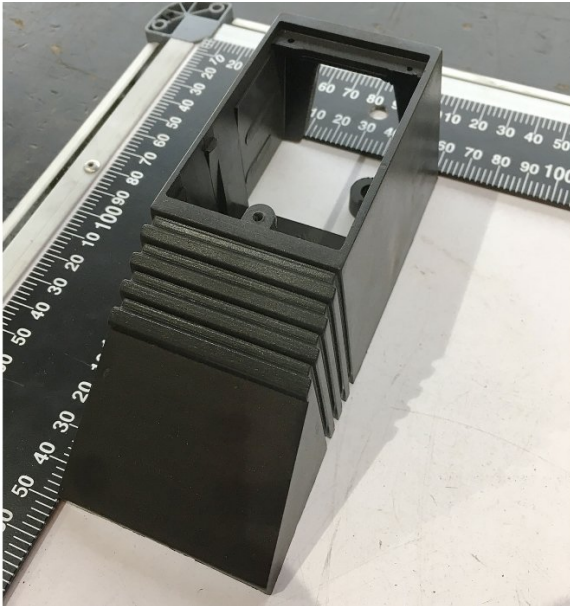

Product Brochure For 2DY084

SWITCH BOX - #84

Suits: BD-325 + other models

Please Call

Specific Features

Top View