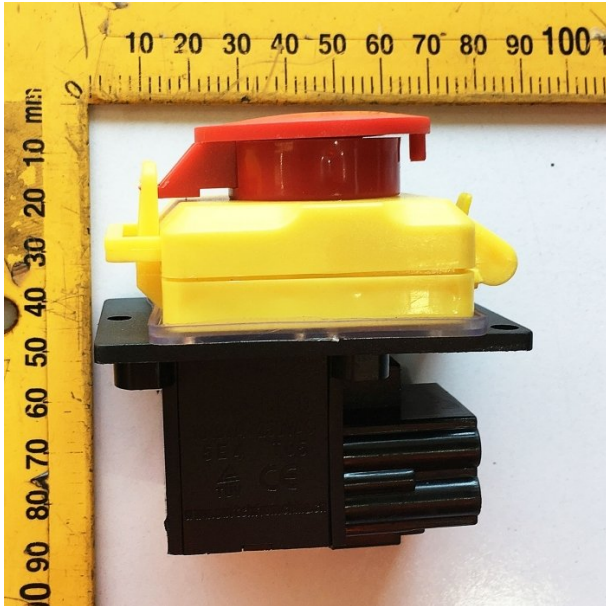

Product Brochure For 2DY086

ON/OFF SWITCH - #86

Suits: BD-325 + other models

Ex GST
\$38.00

Inc GST
\$43.70

ORDER CODE:

2DY086

Specific Features