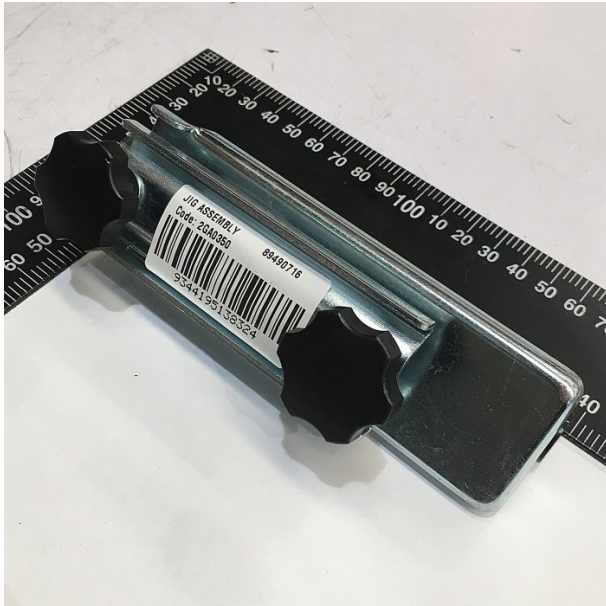

Product Brochure For 2GA0350

**JIG ASSEMBLY - #10**

Suits: TIGER 2000S + other models

Ex GST  
\$42.00

Inc GST  
\$48.30

**Specific Features**

Top View

Side View