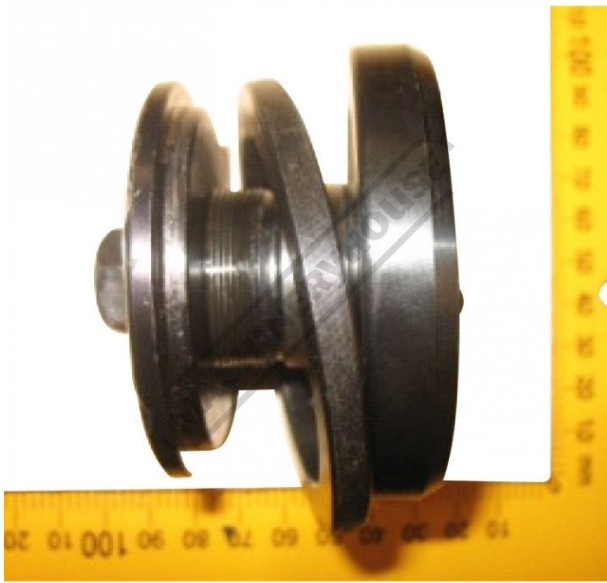

Product Brochure For 2GH5042

Wheel Balance Hub Set

Specific Features

3

2GH5042