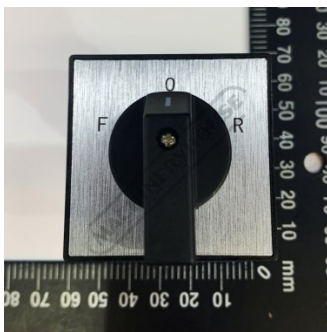

Product Brochure For 2LV9999

FWD REV SWITCH BEZEL - #

45MM L149

Suits: AL-250G + other models

ORDER CODE:

2LV9999

Specific Features

Image 2