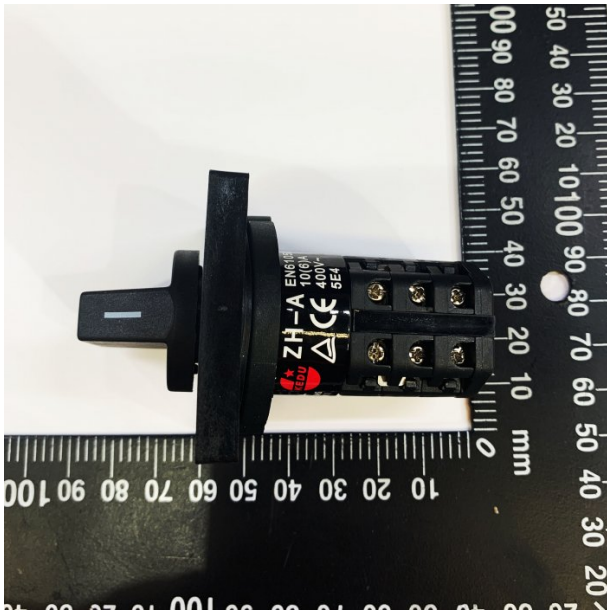

Product Brochure For 2LV9999

FWD REV SWITCH BEZEL - #

45MM L149

Suits: AL-250G + other models

ORDER CODE:

2LV9999

Specific Features

Image 2