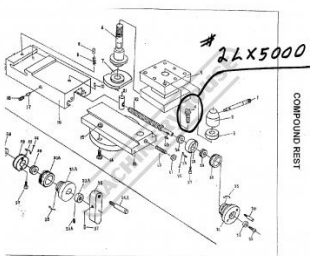

Product Brochure For 2LX5000

SCREW TOOLPOST M10 X 45MM - #4

Suits: AL-336 + other models

Specific Features

2LX5000 Assembly