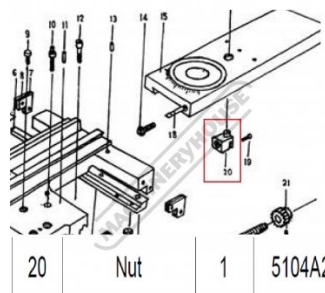

Product Brochure For 2LX5104

NUT (CROSS) 5104A2 - #20

M16 X 2.5MM PITCH

Suits: AL-336 + other models

Please Call

Specific Features

2LX5104 NUT (CROSS) 5104A2 Front

2LX5104 NUT (CROSS) 5104A2 Bottom

20	Nut	1	5104A2
----	-----	---	--------