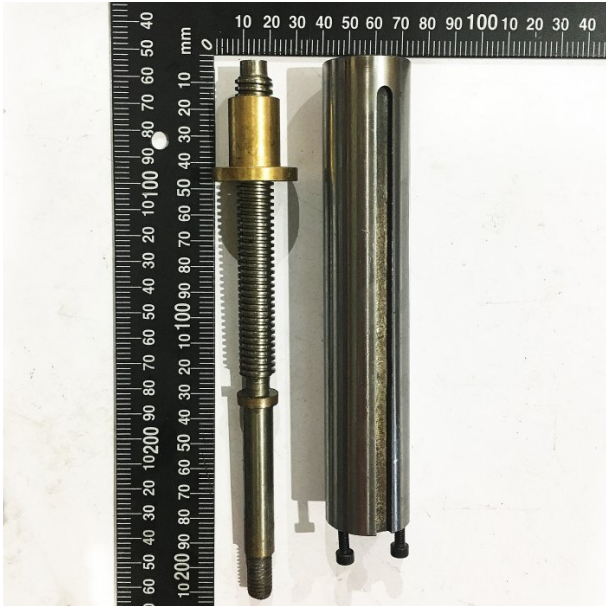

Product Brochure For 2LX6006

SCREW, NUT & QUILL - #13+17+18

#6006+6012+6013 (TAILSTOCK)

Suits: AL-336 + other models

Specific Features

Nut