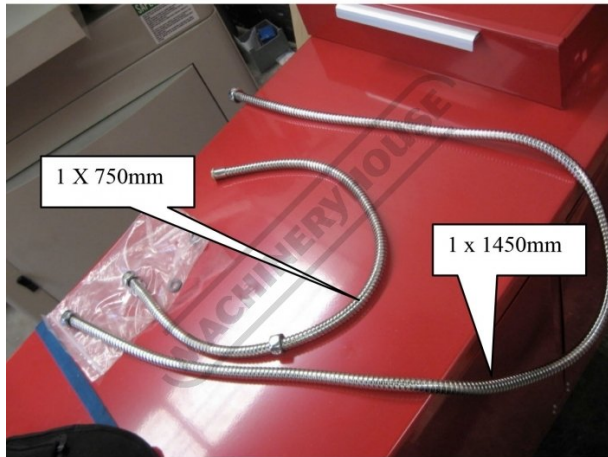

Product Brochure For 2LX9991

COOLANT HOSE 2 PIECE - #35

1X 750MM 1X 1450MM 3/8 THREAD

Suits: AL-336 + other models

Please Call

ORDER CODE:	2LX9991
Type:	~
Internal Hose Diameter (inch):	~
Thread End:	~
Hose Length (mm):	750, 1450
Includes Flow Control Valve (Yes / No):	~