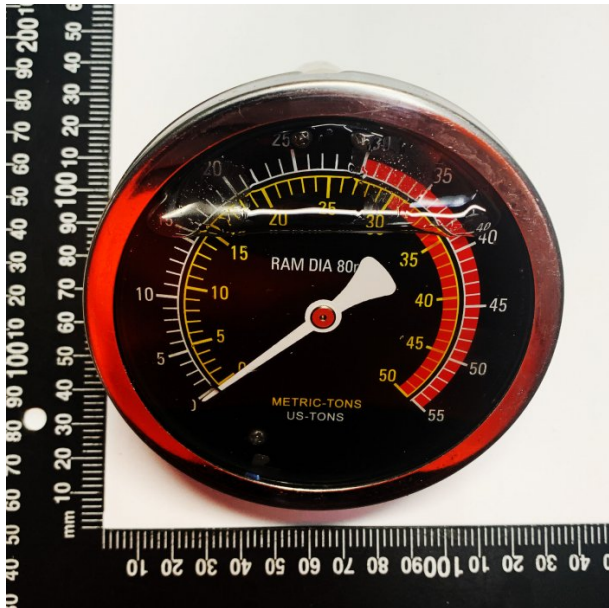

Product Brochure For 2PY013

**PRESSURE GAUGE - #13**

Suits: HPM-30 + other models

Please Call

ORDER CODE: \_\_\_\_\_

2PY013

**Specific Features**

1