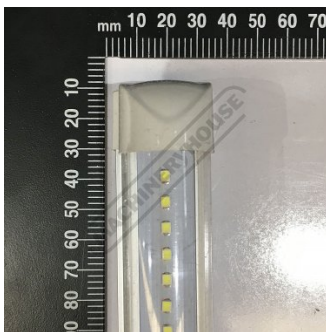

Product Brochure For 2SC0012A

LED LIGHT - #10

Suits: SB-375 + other models

Please Call

ORDER CODE: _____

2SC0012A

Specific Features

Detail View