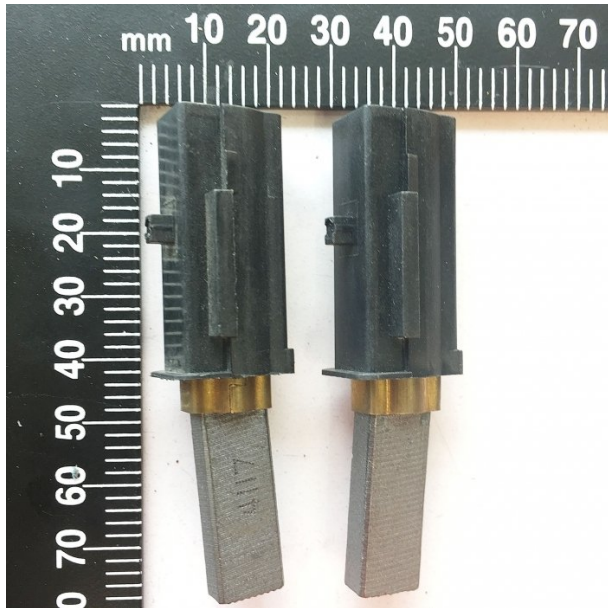

Product Brochure For 2SC1001

BRUSH FOR MOTOR SET OF 2 - #

10.8mm x 6.2mm

Suits: SB-375 + other models

Please Call

ORDER CODE: 2SC1001
Size: Motor Brushes