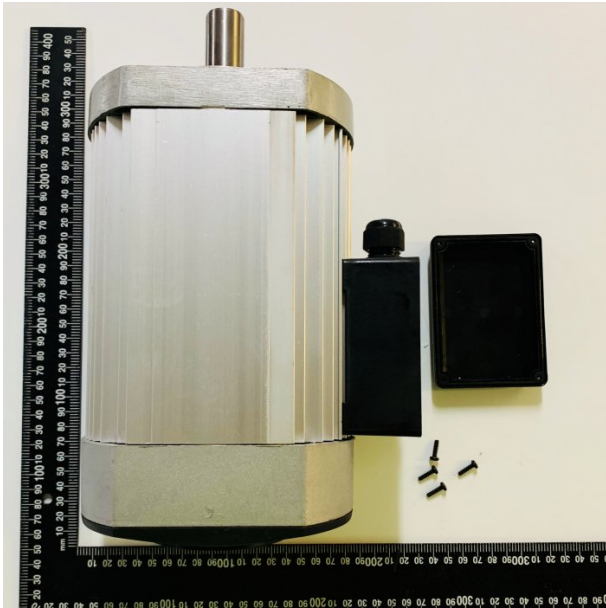

Product Brochure For 2SK0040

MOTOR 3KW 2800RPM 415V - #40

Suits: BS-76

Specific Features

Image 2

Image 3

Image 4

Image 5