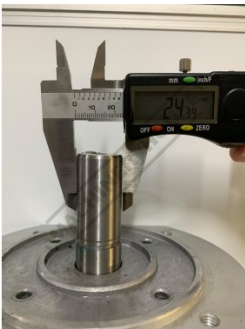

Product Brochure For 2SK0040

MOTOR 3KW 2800RPM 415V - #40

Suits: BS-76

Specific Features

Image 2

Image 3

Image 4

Image 5