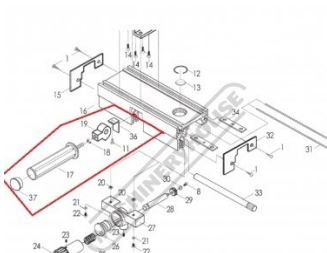

Product Brochure For 2SY4736

LOCK HANDLE - #17~19+36+37

ASSEMBLY

Suits: PS-1810 (W700)

Please Call

Specific Features

DIAGRAM D

2SY4736 FENCE HANDLE LOCK ASSY