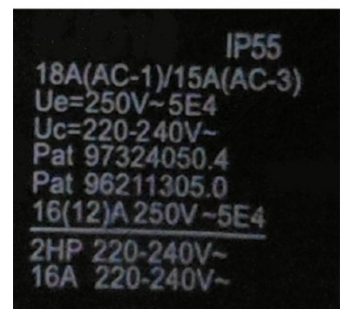

Product Brochure For 2TB0128

SWITCH ON/OFF KJD-16 - #178

HY29E 240V 16A

Suits: T-13A (W812) + other models

Please Call

ORDER CODE:

2TB0128

Specific Features

2TB0128 side view

2TB0128 2

2TB0128 4

2TB0128 SWITCH ON OFF