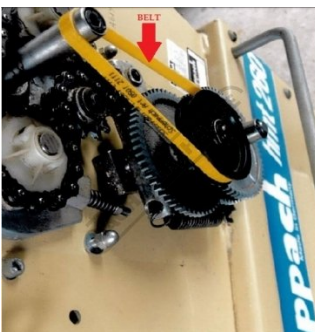

Product Brochure For 2TJ6028A

**BELT DRIVE (FLAT) 348 x 8mm - #**

#05012111 (YELLOW BELT)

Suits: HMS2600 + other models

Please Call

ORDER CODE:

2TJ6028A

**Specific Features**