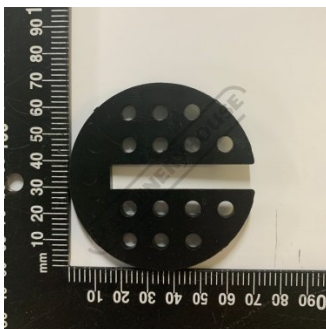

Product Brochure For 2WG127

ROUND TABLE INSERT - #127

#135010

Suits: SBW-4300A/4800A BP430/480B/SAW + other models

Ex GST
\$22.00

Inc GST
\$25.30

Specific Features

Image 2