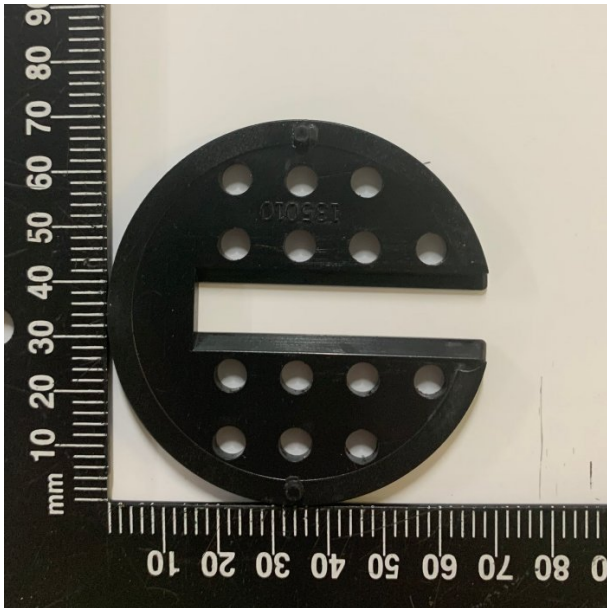

Product Brochure For 2WG127

ROUND TABLE INSERT - #127

#135010

Suits: SBW-4300A/4800A BP430/480B/SAW + other models

Ex GST
\$22.00

Inc GST
\$25.30

Specific Features

Image 2