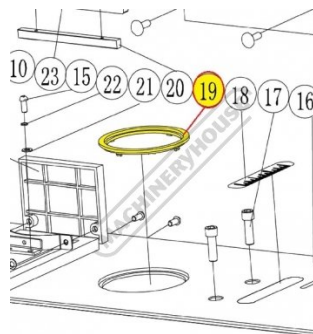

Product Brochure For 2WN0019

TABLE INSERT SET - #19

Suits: HF-50

Please Call

Specific Features

Image 2

Image 3