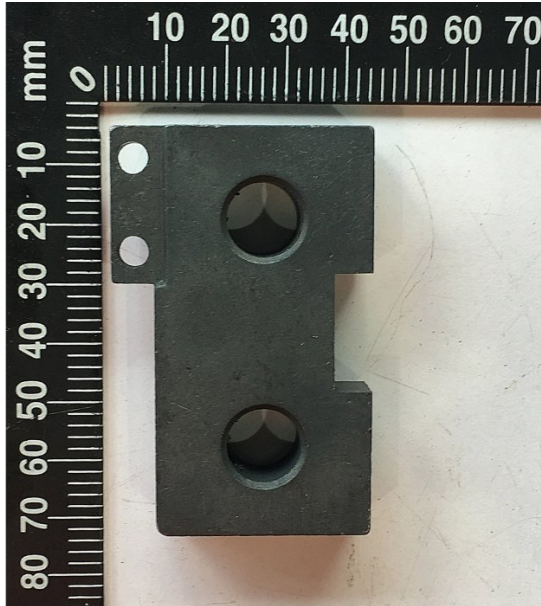

Product Brochure For 2WP0175

BRACKET LOWER BLADE GUIDE - #175

Suits: BP-630 (W429) + other models

Please Call

Specific Features

Side View