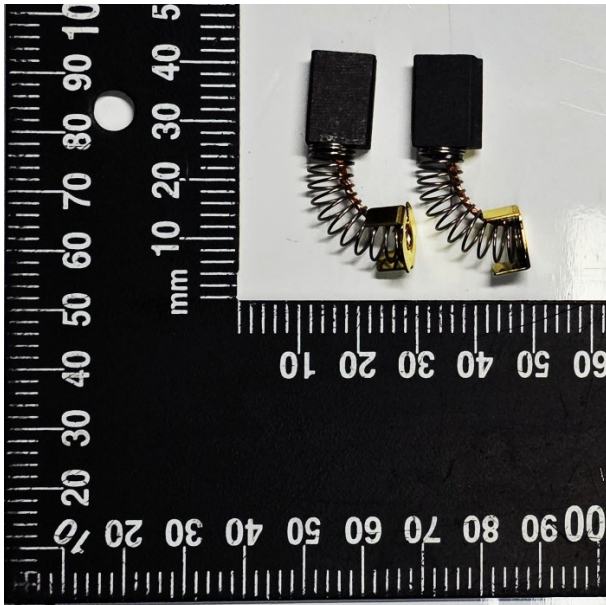

Product Brochure For 3BB0099

MOTOR BRUSH SET (NEW TYPE) -

11MM X 7MM X 16MM

Suits: BS-6V (B005)

Ex GST
\$26.00

Inc GST
\$29.90

ORDER CODE:	3BB0099
MODEL:	-
Throat Capacity (mm):	-
Height Capacity (mm):	-
Table Size (mm):	-
Speeds (m/min):	-
Blade Length (mm):	-
Welder Capacity (mm):	-
Motor (kW / hp):	-
Voltage / Amperage (V / amp):	-
Nett Weight (kg):	-

Description

L = 11MM
W = 7MM
H = 15MM