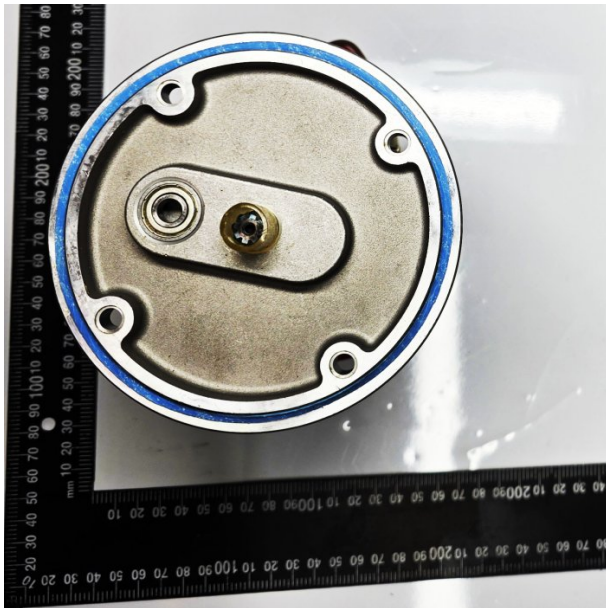

Product Brochure For 3BB1019

MOTOR ONLY - #19

Suits: BS-6V (B005)

Please Call

ORDER CODE:	3BB1019
MODEL:	~
Throat Capacity (mm):	~
Height Capacity (mm):	~
Table Size (mm):	~
Speeds (m/min):	~
Blade Length (mm):	~
Welder Capacity (mm):	~
Motor (kW / hp):	~
Voltage / Amperage (V / amp):	~
Nett Weight (kg):	~

Specific Features

SIDE