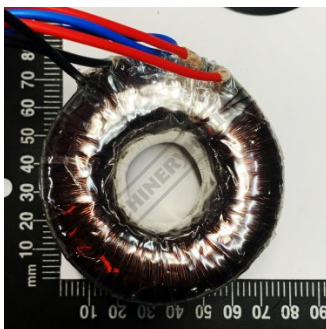

Product Brochure For 3DA9001

TRANSFORMER 15V/24V ON V3 - #

MAIN CONTROLLER BOARD B30VGM

Suits: GHD-30V

Specific Features

1