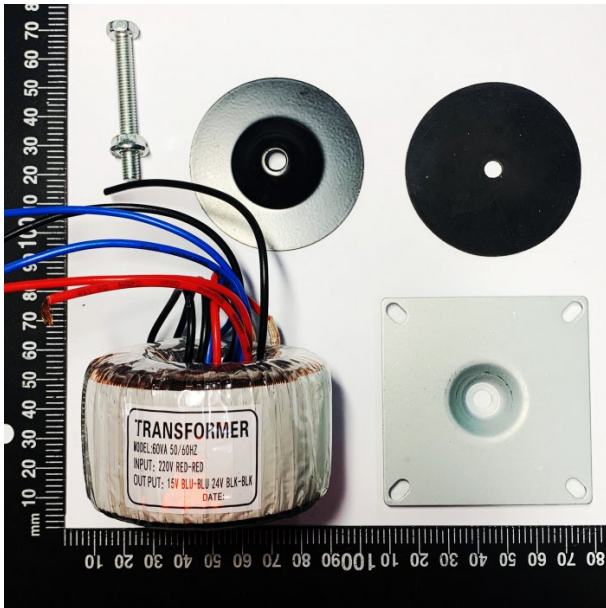

Product Brochure For 3DA9001

TRANSFORMER 15V/24V ON V3 - #

MAIN CONTROLLER BOARD B30VGM

Suits: GHD-30V

Specific Features

1