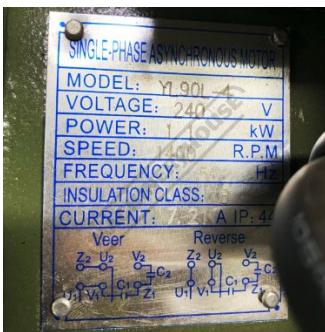

Product Brochure For 3HX9001

MOTOR - #

1.5HP 240V

Suits: RR-24

Please Call

Specific Features

Image 2

Image 3