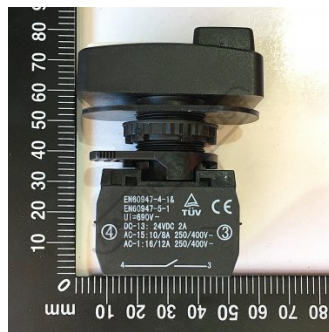

Product Brochure For 3MG3013

**ON-OFF PUSH SWITCH - #13**

#03338120S1.3

Suits: BF-20LV + other models

Please Call

ORDER CODE:

3MG3013

**Specific Features**

Top View

Side View