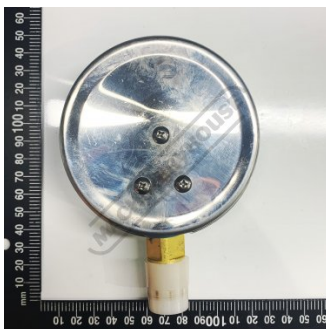

Product Brochure For 3PY0002

PRESSURE GAUGE - #1

Suits: PP-10HD (P141)

Ex GST
\$95.00

Inc GST
\$109.25

ORDER CODE:

3PY0002

Specific Features