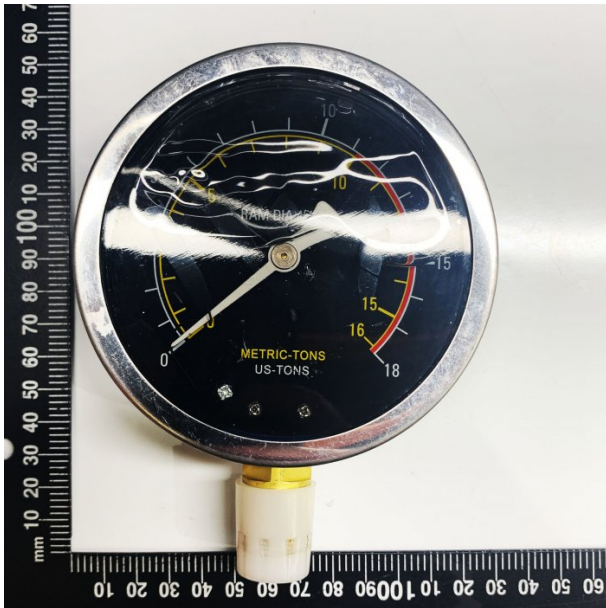

Product Brochure For 3PY0002

PRESSURE GAUGE - #1

Suits: PP-10HD (P141)

Ex GST
\$95.00

Inc GST
\$109.25

ORDER CODE:

3PY0002

Specific Features