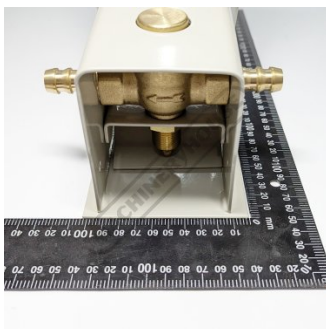

Product Brochure For 3SC0011

FOOT PEDAL COMPLETE - #11

3/8

Suits: SB-420

Please Call

ORDER CODE:	3SC0011
Type:	Foot Pedal Complete
Size:	~
Suits Models:	~

Specific Features

Back View