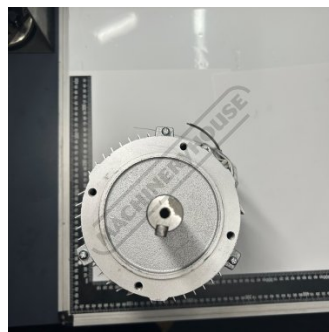

Product Brochure For 3SK0040A

MOTOR 2 SPEED NEW TYPE - #40

Suits: BS-152

Please Call

ORDER CODE:	3SK0040A
MODEL:	~
Motor Power (kW / hp):	~
Speed (rpm):	~
Shaft Diameter (mm):	~
Reversible Motor (Yes / No):	~
Fan Cooled (Yes / No):	~
Voltage (V):	~
Amps Required:	~
Input Power Supply Connection:	~

Specific Features

3SK0040A2