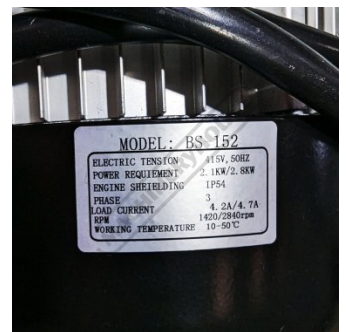

Product Brochure For 3SK0040A

MOTOR 2 SPEED NEW TYPE - #40

Suits: BS-152

Please Call

ORDER CODE:	3SK0040A
MODEL:	~
Motor Power (kW / hp):	~
Speed (rpm):	~
Shaft Diameter (mm):	~
Reversible Motor (Yes / No):	~
Fan Cooled (Yes / No):	~
Voltage (V):	~
Amps Required:	~
Input Power Supply Connection:	~

Specific Features

4