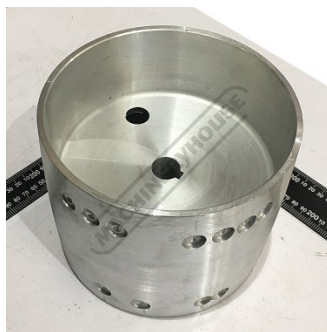

## DRIVE WHEEL (ALLOY) - #59

Suits: BS-152

### Specific Features

Top View

Rear View