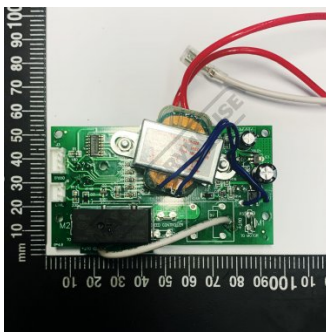

Product Brochure For 3WL0086A

**DISPLAY CONTROL BOARD NEW - #86**

SINGLE RELAY TYPE

Suits: WL-14V

Ex GST  
\$60.87

Inc GST  
\$70.00

**Specific Features**

1