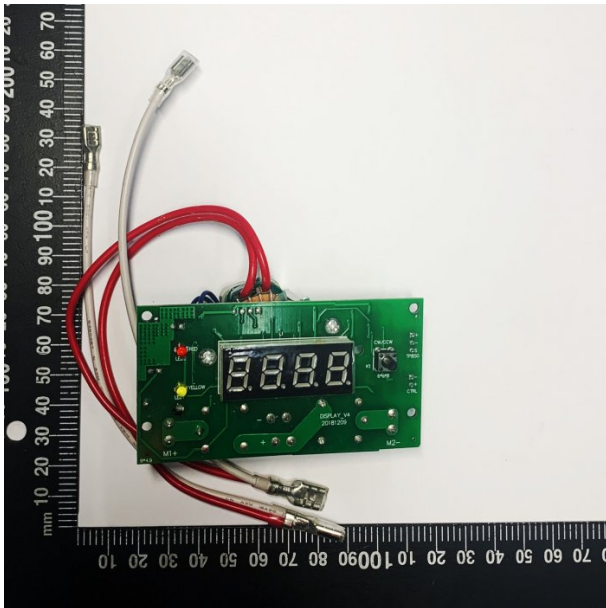

Product Brochure For 3WL0086A

**DISPLAY CONTROL BOARD NEW - #86**

SINGLE RELAY TYPE

Suits: WL-14V

Ex GST  
\$60.87

Inc GST  
\$70.00

**Specific Features**

1