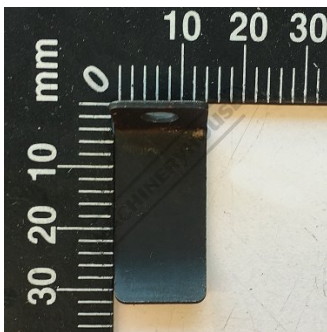

## SPRING PLATE - #218

Suits: BP-360 + other models

### Specific Features

Top View

Side View