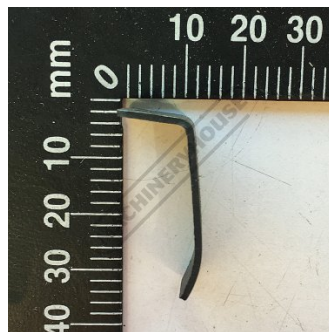

## SPRING PLATE - #218

Suits: BP-360 + other models

### Specific Features

Top View

Side View