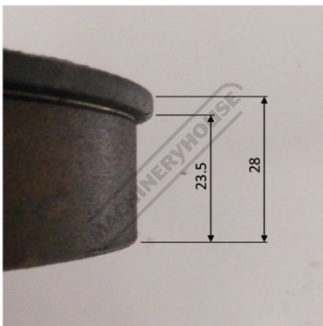

Product Brochure For 4BM0047

WHEEL IDLER - #47

Suits: EB-320DS + other models

Please Call

Distance between legs:

4BM0047

Specific Features

4BM0047 WHEEL OD 305 BORE 55 1