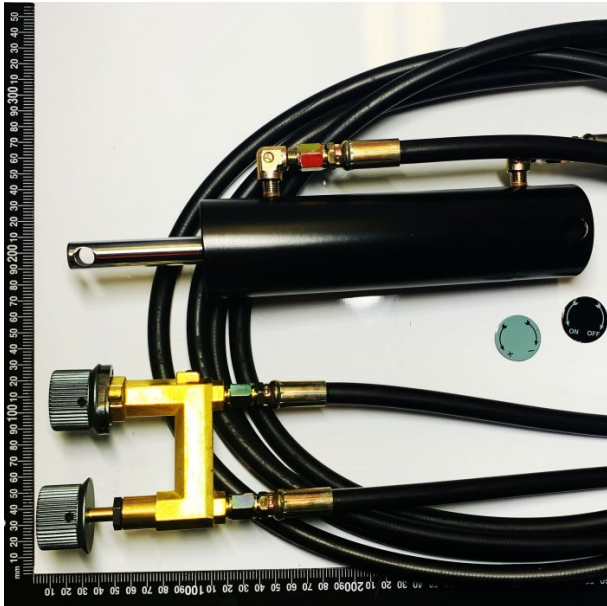

Product Brochure For 4BM0089

**CYLINDER HYD ASSY - #89**

Suits: EB-320DS + other models

Please Call

Distance between legs:

4BM0089

**Specific Features**

Image 2